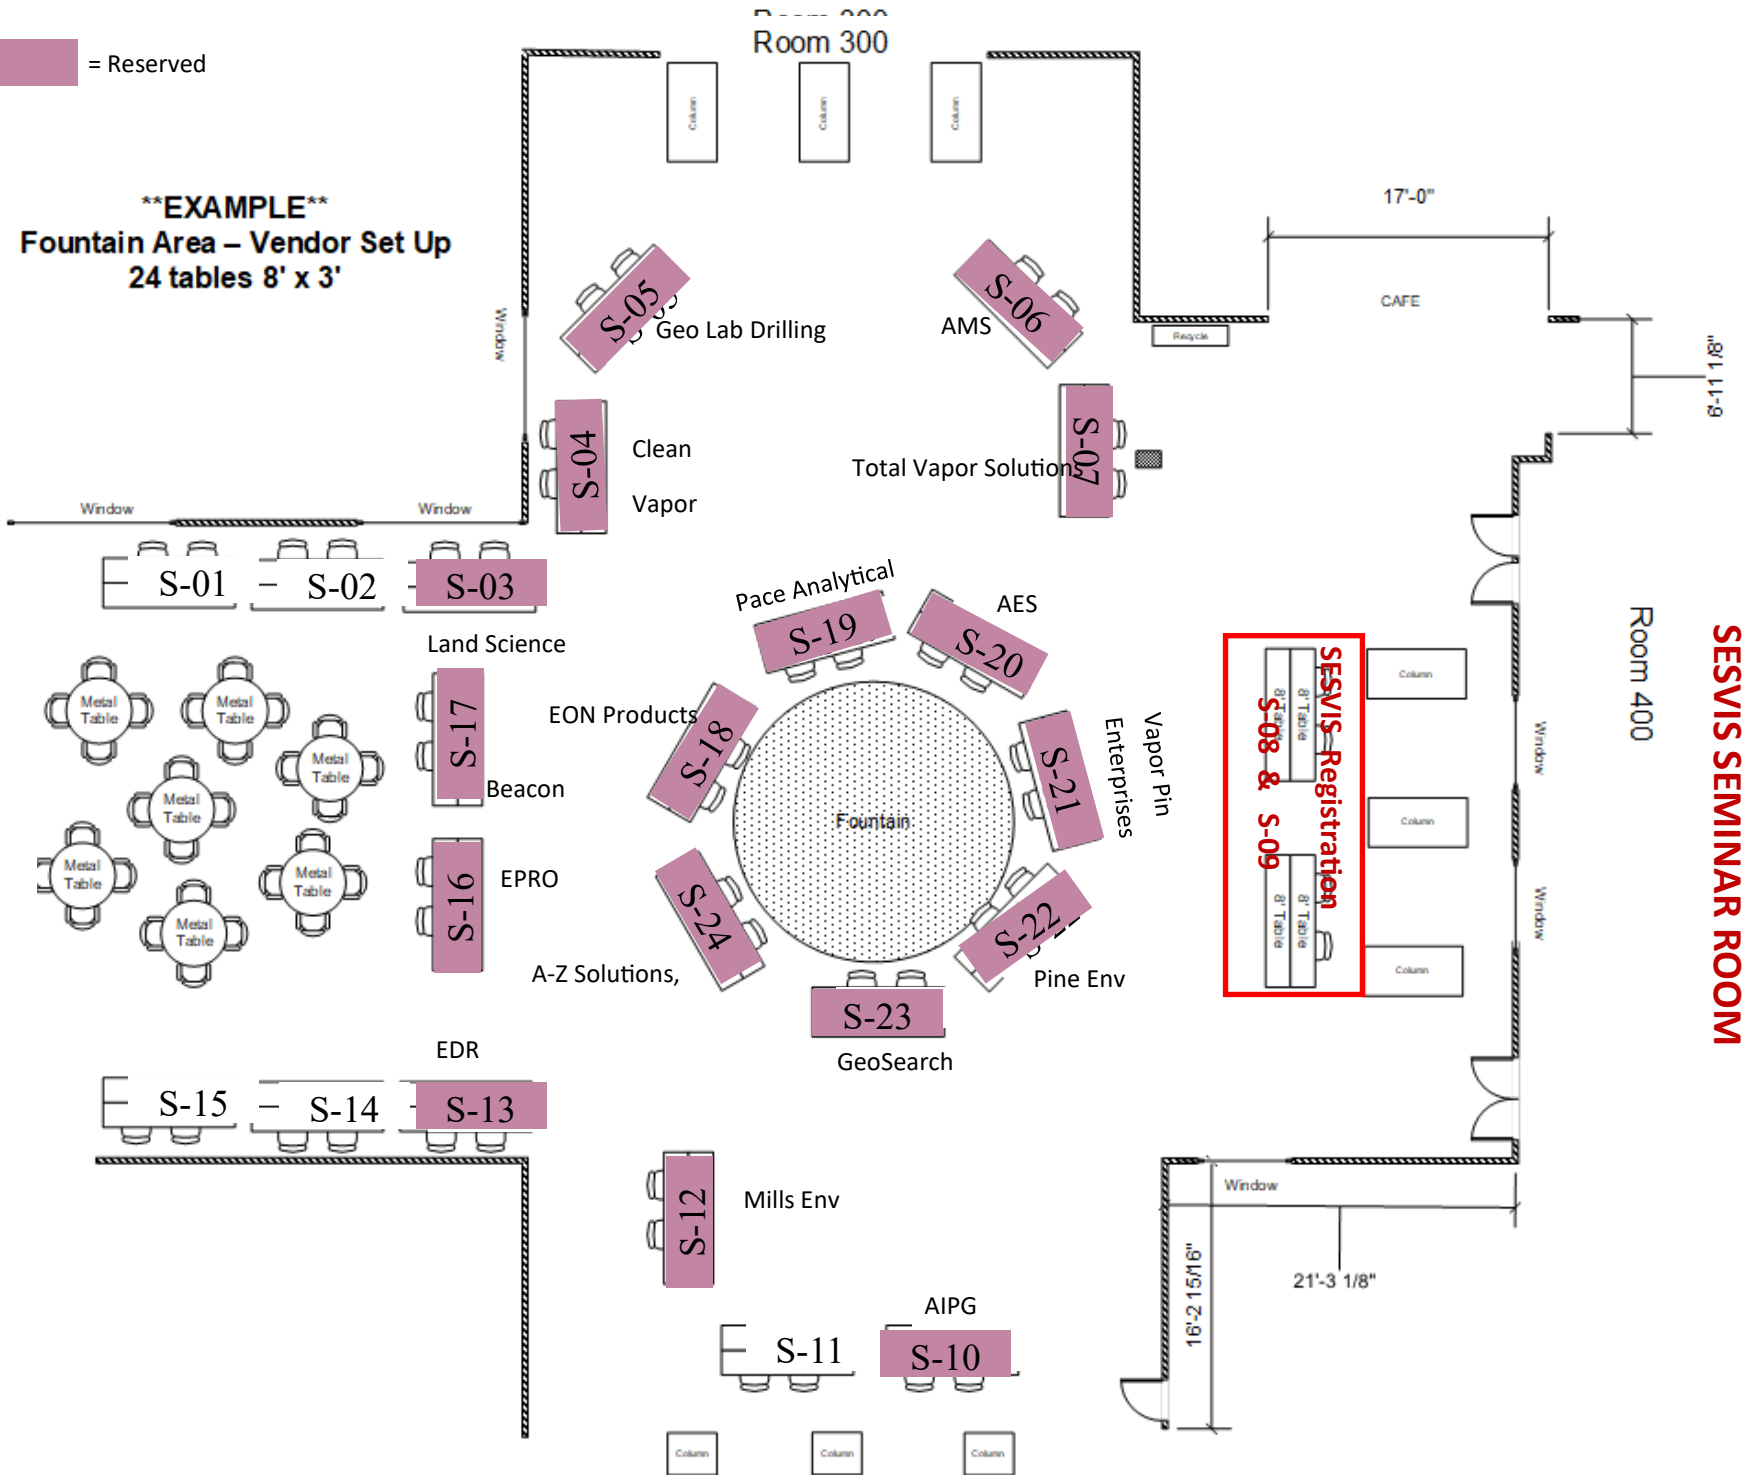

 = Reserved

**\*\*EXAMPLE\*\***  
**Fountain Area – Vendor Set Up**  
**24 tables 8' x 3'**

**SESVIS SEMINAR ROOM**